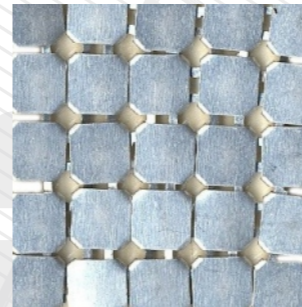

Floc

Floc + Laser

Galvaniche Platings

Metal Meshes

SWM2

□ 2MM OTTONE/ALLUMINIO Flat

SWM3

□ 3MM OTTONE / ALLUMINIO Flat

SWM4

□ 4MM OTTONE / ALLUMINIO Flat

SWM6

□ 6MM ALLUMINIO Flat

SWM8

□ 8MM ALLUMINIO Flat

SWM2P

△ 2MM OTTONE Ball ALLUMINIO

SWM3P

△ 3MM OTTONE / ALLUMINIO Ball

SWM4P

△ 4MM OTTONE / ALLUMINIO Ball

SWM6P

△ 6MM ALLUMINIO Ball

SWM8P

△ 8MM ALLUMINIO Ball