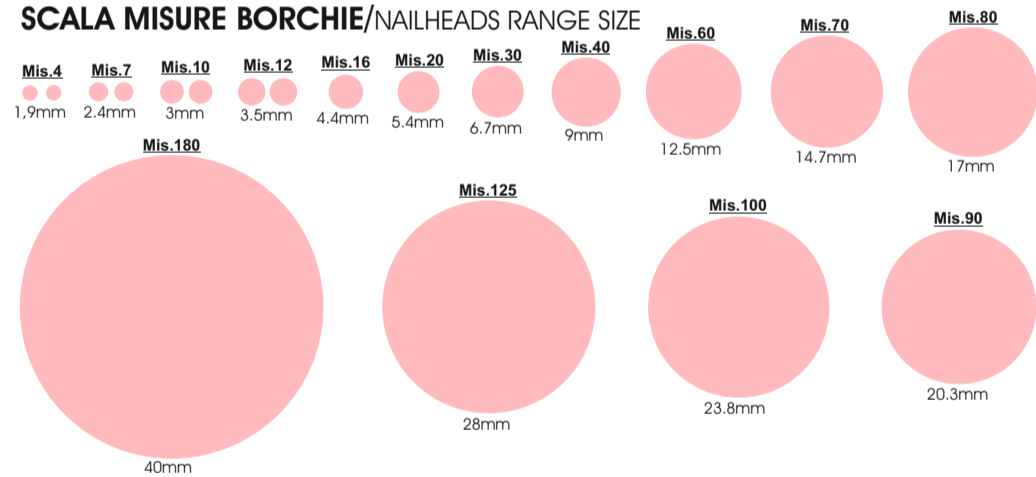

FLUO LUCIDI/SHINE FLUO COLOURS

FLUO GOMMATI/RUBBERED FLUO COLOURS

SCALA MISURE BORCHIE/NAILHEADS RANGE SIZE

ESEMPI BORCHIE STAMPATE SU RICHIESTA/PRINTED STUDS ON REQUEST

BORCHIE DIAMANTATE/DIAMOND STUDS

ESEMPI BORCHIE INCISE/ENGRAVED STUDS