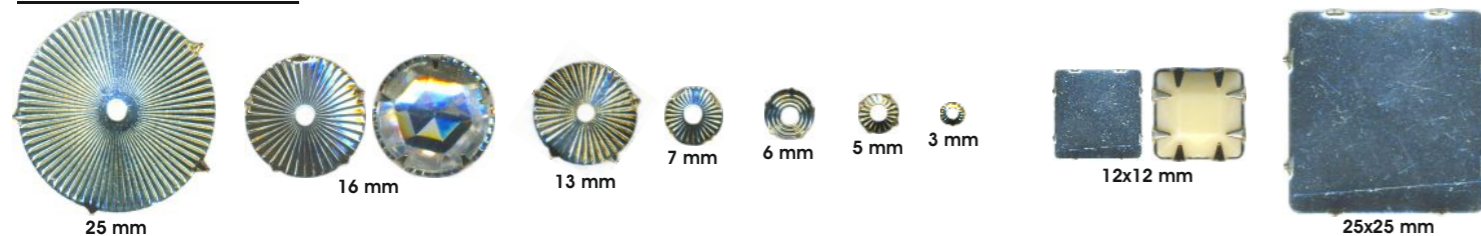

**PEARLS**

Z5FL10-50 3X4,8MM  
 Z5FL7-35 2,3X3,6MM  
 BORCHIA CON GRIFFE/NAILHEAD WITH LEGS

**GALVANIZED**

**PERLE GRIFFATE INCASTONATE**

**PEARLS WITH LEGS**

**RIVETS/ABS WITH STUDS**

**STRASS GRIFFATI INCASTONATI**

ART. 18001  
 CON CASTONE ORO, NIKEL E CANNA DI FUCILE

ART. FDF

**STRASS A RIVETTO**

**STRASS C/GRIFFE E DA CUCIRE**

**RHINESTONES WITH LEGS AND WITH HOLES**

**RIM SETTINGS**

**TIFFANY SETTINGS**

**PIETRE CON CASTONE O SENZA**

**STONES WITH OR WITHOUT LEGS**

**CABOCHON CON GRIFFE**

**CABOCHON WITH LEGS**

**METALLIC COLORS**

**MATT COLORS**

**OPALESCENT COLORS**

**MIRRORS**

**HOTFIX MIRRORS**