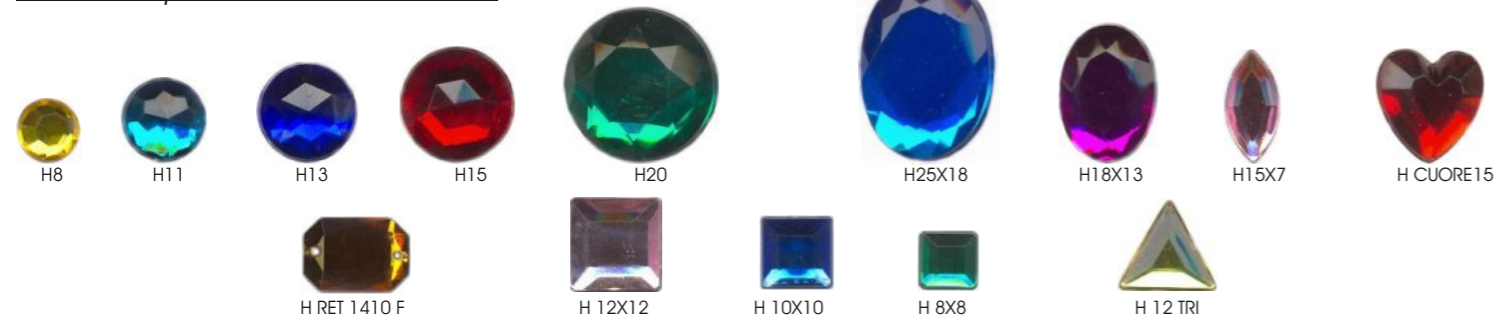

**PEARLS**

Z5FL10-50 3X4,8MM  
 Z5FL7-35 2,3X3,6MM  
 BORCHIA CON GRIFFE/NAILHEAD WITH LEGS

**GALVANIZED**

**PERLE GRIFFATE INCASTONATE**

**PEARLS WITH LEGS**

**RIVETS/ABS WITH STUDS**

**STRASS GRIFFATI INCASTONATI**

ART. 18001  
 CON CASTONE ORO, NIKEL E CANNA DI FUCILE

ART. FDF

**STRASS A RIVETTO**

**STRASS C/GRIFFE E DA CUCIRE**

**RHINESTONES WITH LEGS AND WITH HOLES**

**RIM SETTINGS**

**TIFFANY SETTINGS**

**PIETRE CON CASTONE O SENZA**

**STONES WITH OR WITHOUT LEGS**

**CABOCHON CON GRIFFE**

**CABOCHON WITH LEGS**

**METALLIC COLORS**

**MATT COLORS**

**OPALESCENT COLORS**

**MIRRORS**

**HOTFIX MIRRORS**