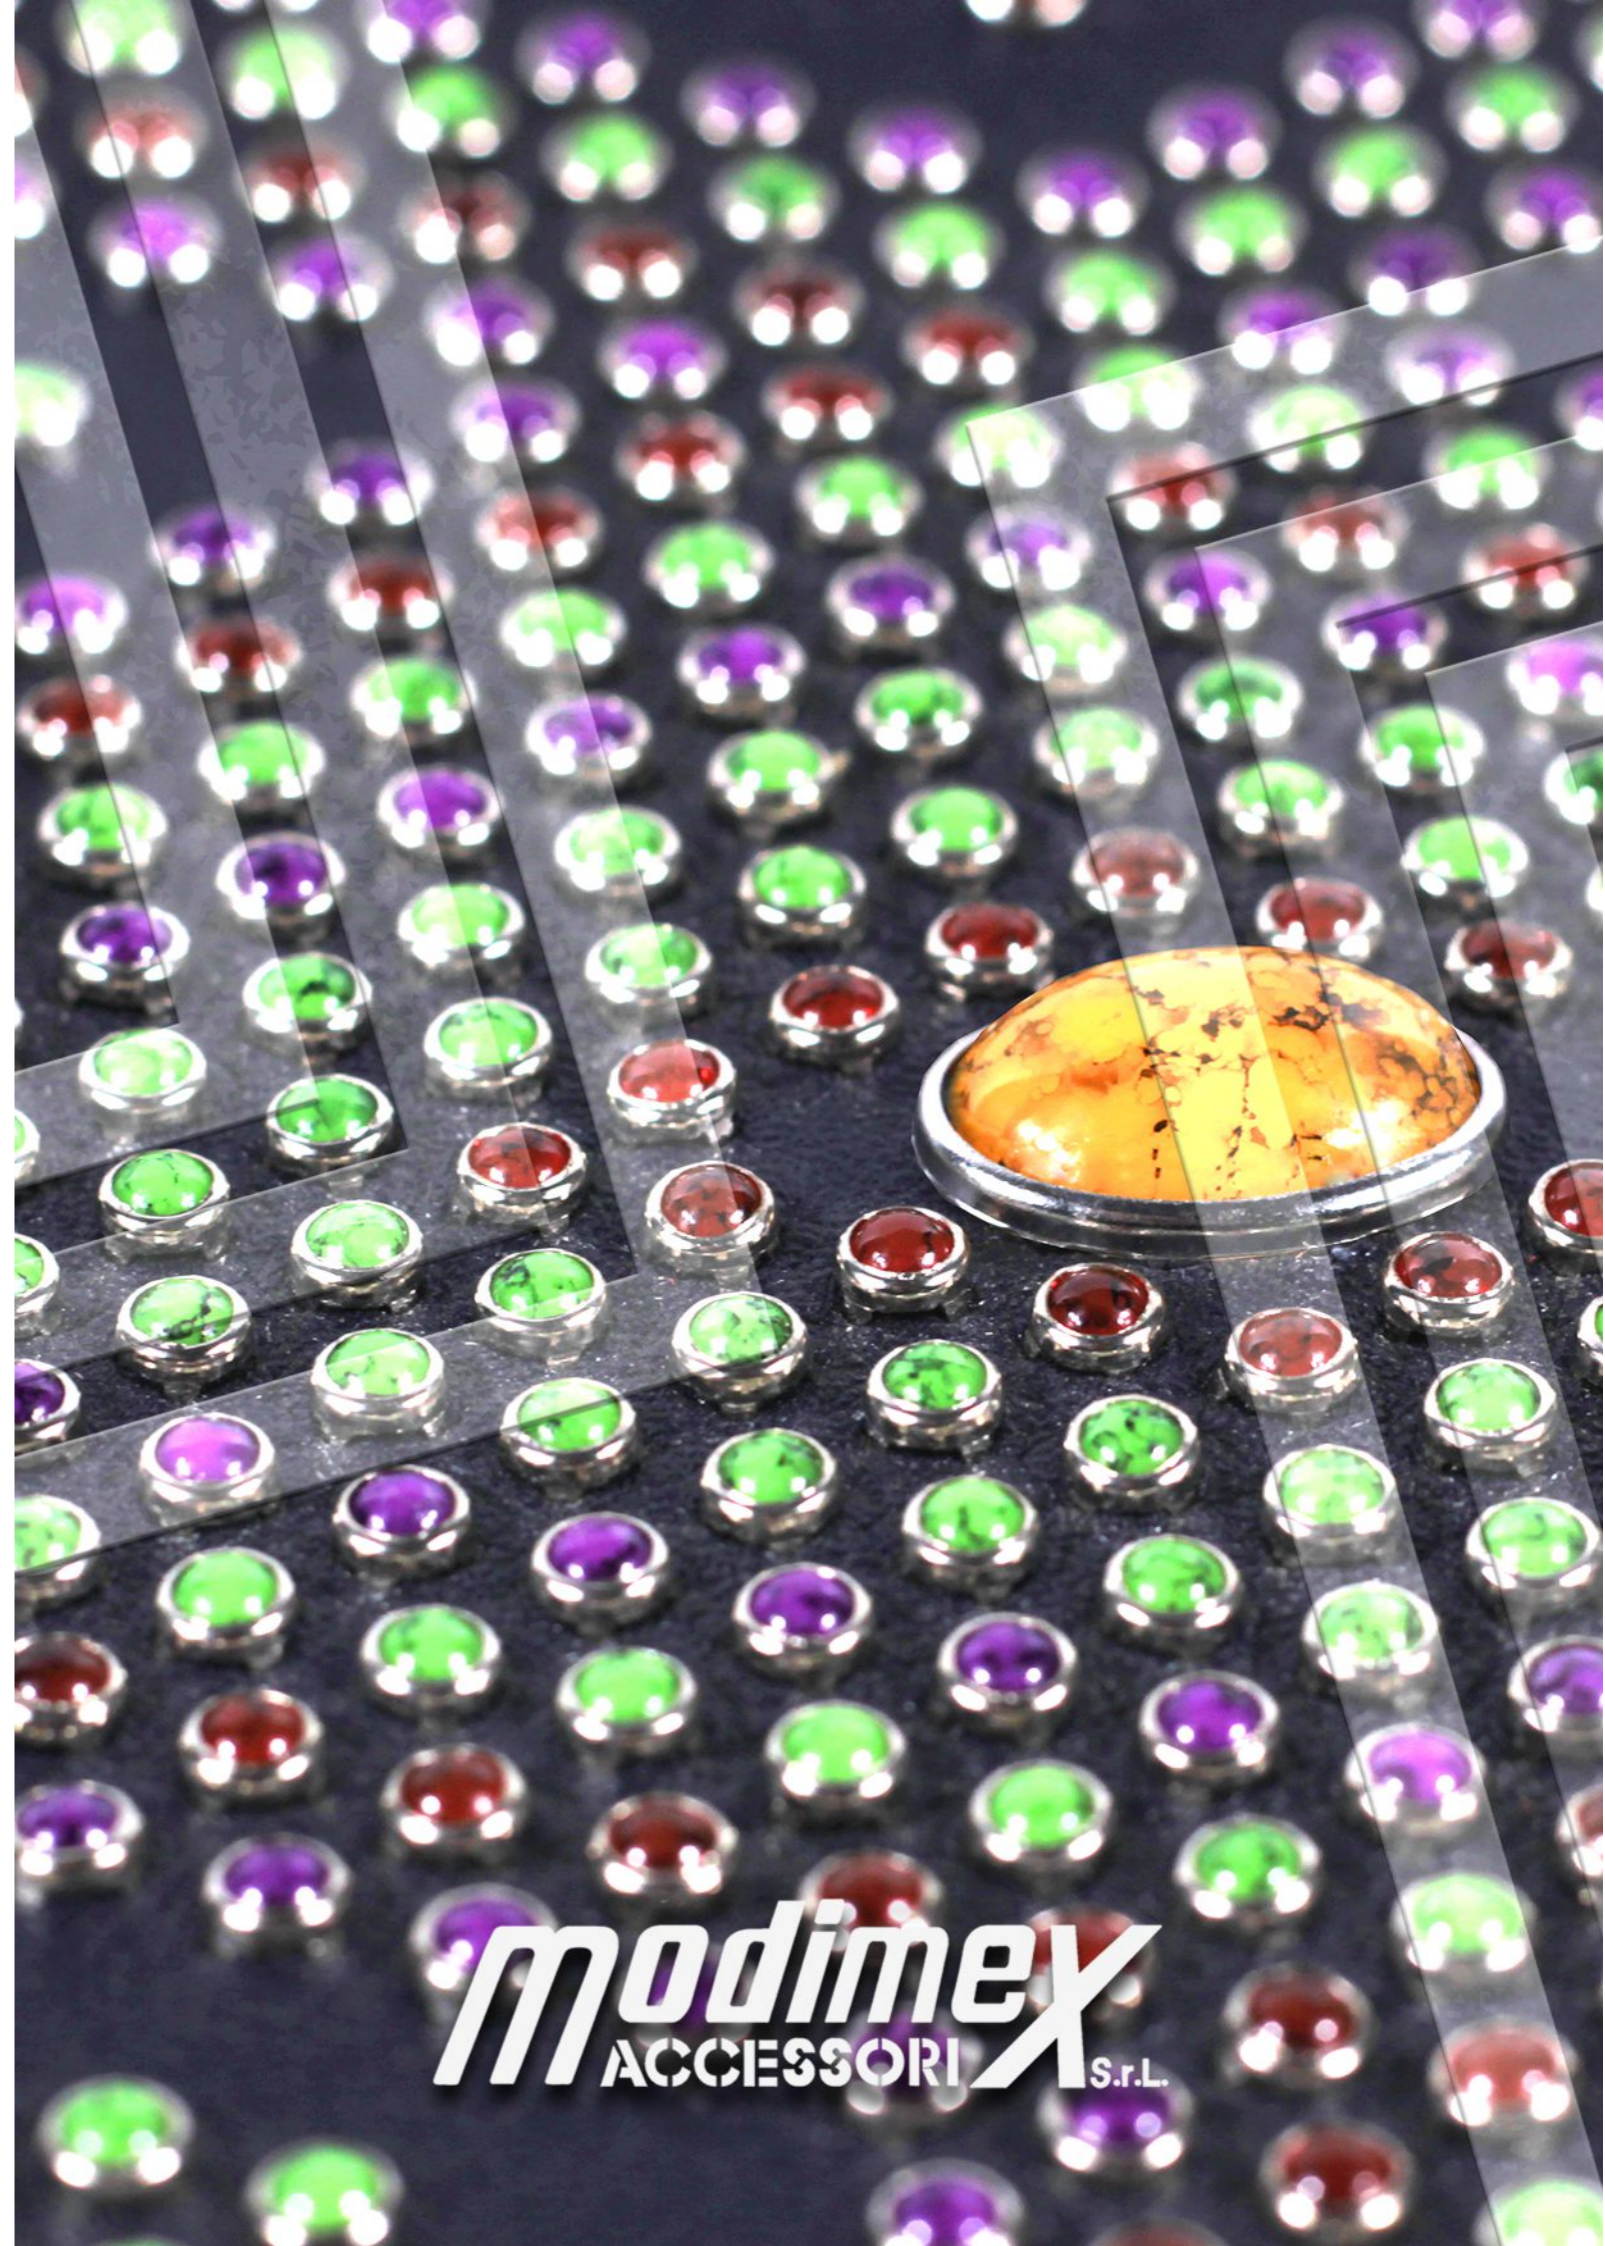

**PEARLS**

Z5FL10-50 3X4,8MM  
 Z5FL7-35 2,3X3,6MM  
 BORCHIA CON GRIFFE/NAILHEAD WITH LEGS

**GALVANIZED**

**PERLE GRIFFATE INCASTONATE**

**PEARLS WITH LEGS**

**RIVETS/ABS WITH STUDS**

**STRASS GRIFFATI INCASTONATI**

ART. 18001  
 CON CASTONE ORO, NIKEL E CANNA DI FUCILE

ART. FDF

**STRASS A RIVETTO**

**STRASS C/GRIFFE E DA CUCIRE**

**RHINESTONES WITH LEGS AND WITH HOLES**

**RIM SETTINGS**

**TIFFANY SETTINGS**

**PIETRE CON CASTONE O SENZA**

**STONES WITH OR WITHOUT LEGS**

**CABOCHON CON GRIFFE**

**CABOCHON WITH LEGS**

**METALLIC COLORS**

**MATT COLORS**

**OPALESCENT COLORS**

**MIRRORS**

**HOTFIX MIRRORS**