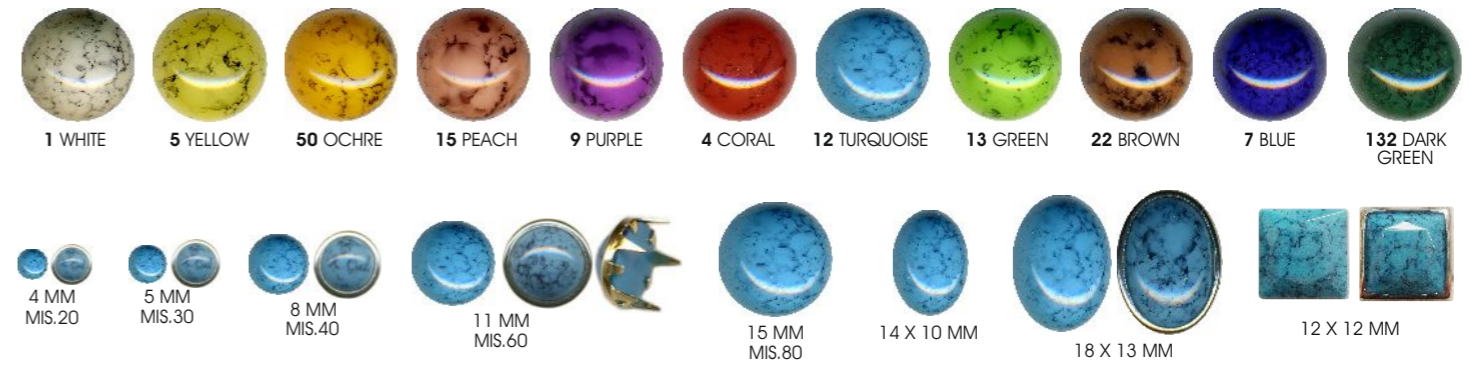

**PEARLS**

Z5FL10-50 3X4,8MM  
 Z5FL7-35 2,3X3,6MM  
 BORCHIA CON GRIFFE/NAILHEAD WITH LEGS

**GALVANIZED**

**PERLE GRIFFATE INCASTONATE**

**PEARLS WITH LEGS**

**RIVETS/ABS WITH STUDS**

**STRASS GRIFFATI INCASTONATI**

ART. 18001  
 CON CASTONE ORO, NIKEL E CANNA DI FUCILE

ART. FDF

**STRASS A RIVETTO**

**STRASS C/GRIFFE E DA CUCIRE**

**RHINESTONES WITH LEGS AND WITH HOLES**

**RIM SETTINGS**

**TIFFANY SETTINGS**

**PIETRE CON CASTONE O SENZA**

**STONES WITH OR WITHOUT LEGS**

**CABOCHON CON GRIFFE**

**CABOCHON WITH LEGS**

**METALLIC COLORS**

**MATT COLORS**

**OPALESCENT COLORS**

**MIRRORS**

**HOTFIX MIRRORS**