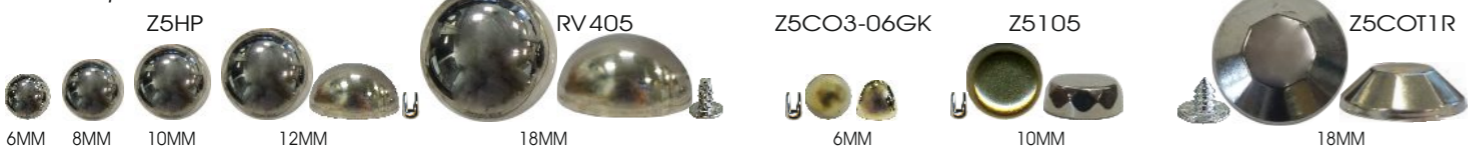

**PEARLS**

Z5FL10-50 3X4,8MM  
 Z5FL7-35 2,3X3,6MM  
 BORCHIA CON GRIFFE/NAILHEAD WITH LEGS

**GALVANIZED**

**PERLE GRIFFATE INCASTONATE**

**PEARLS WITH LEGS**

**RIVETS/ABS WITH STUDS**

**STRASS GRIFFATI INCASTONATI**

ART. 18001  
 CON CASTONE ORO, NIKEL E CANNA DI FUCILE

ART. FDF

**STRASS A RIVETTO**

**STRASS C/GRIFFE E DA CUCIRE**

**RHINESTONES WITH LEGS AND WITH HOLES**

**RIM SETTINGS**

**TIFFANY SETTINGS**

**PIETRE CON CASTONE O SENZA**