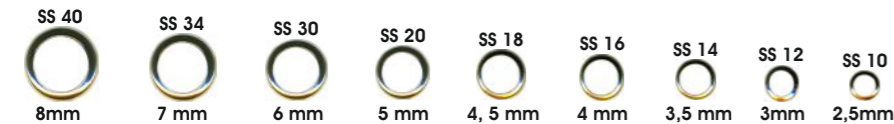

**PEARLS**

Z5FL10-50 3X4,8MM  
 Z5FL7-35 2,3X3,6MM  
 BORCHIA CON GRIFFE/NAILHEAD WITH LEGS

**GALVANIZED**

**PERLE GRIFFATE INCASTONATE**

**PEARLS WITH LEGS**

**RIVETS/ABS WITH STUDS**

**STRASS GRIFFATI INCASTONATI**

ART. 18001  
 CON CASTONE ORO, NIKEL E CANNA DI FUCILE

ART. FDF

**STRASS A RIVETTO**

**STRASS C/GRIFFE E DA CUCIRE**

**RHINESTONES WITH LEGS AND WITH HOLES**

**RIM SETTINGS**

**TIFFANY SETTINGS**

**PIETRE CON CASTONE O SENZA**

**STONES WITH OR WITHOUT LEGS**

**CABOCHON CON GRIFFE**

**CABOCHON WITH LEGS**

**METALLIC COLORS**

**MATT COLORS**

**OPALESCENT COLORS**

**MIRRORS**

**HOTFIX MIRRORS**