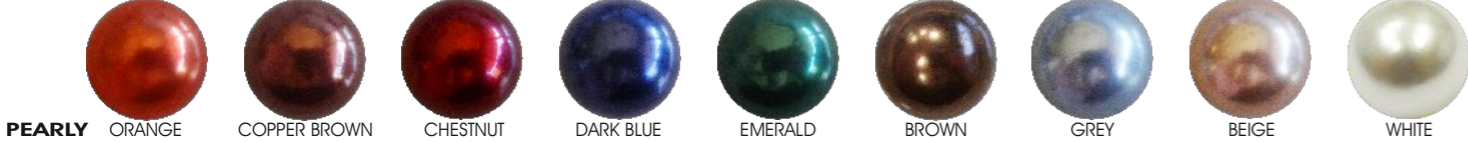

**PEARLS**

Z5FL10-50 3X4,8MM  
 Z5FL7-35 2,3X3,6MM  
 BORCHIA CON GRIFFE/NAILHEAD WITH LEGS

**GALVANIZED**

**PERLE GRIFFATE INCASTONATE**

**PEARLS WITH LEGS**

**RIVETS/ABS WITH STUDS**

**STRASS GRIFFATI INCASTONATI**

ART. 18001  
 CON CASTONE ORO, NIKEL E CANNA DI FUCILE

ART. FDF

**STRASS A RIVETTO**

**STRASS C/GRIFFE E DA CUCIRE**

**RHINESTONES WITH LEGS AND WITH HOLES**

**RIM SETTINGS**

**TIFFANY SETTINGS**

**PIETRE CON CASTONE O SENZA**

**STONES WITH OR WITHOUT LEGS**

**CABOCHON CON GRIFFE**

**CABOCHON WITH LEGS**

**METALLIC COLORS**

**MATT COLORS**

**OPALESCENT COLORS**

**MIRRORS**

**HOTFIX MIRRORS**