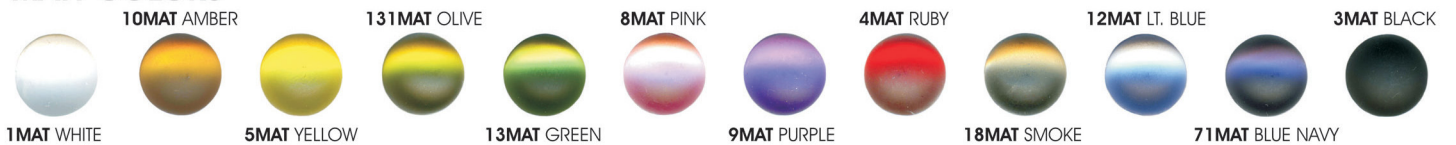

PIETRE CON CASTONE O SENZA

STONES WITH OR WITHOUT LEGS

CABOCHON CON GRIFFE

CABOCHON WITH LEGS

METALLIC COLORS

MATT COLORS

OPALESCENT COLORS

MIRRORS