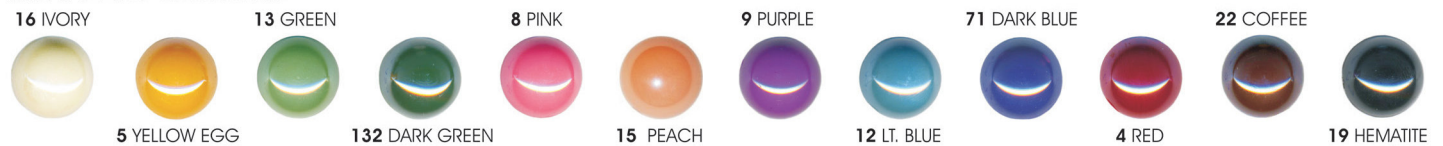

PIETRE CON CASTONE O SENZA

STONES WITH OR WITHOUT LEGS

CABOCHON CON GRIFFE

CABOCHON WITH LEGS

METALLIC COLORS

MATT COLORS

OPALESCENT COLORS

MIRRORS

HOTFIX MIRRORS

MISURE / SIZES

FORME / SHAPES