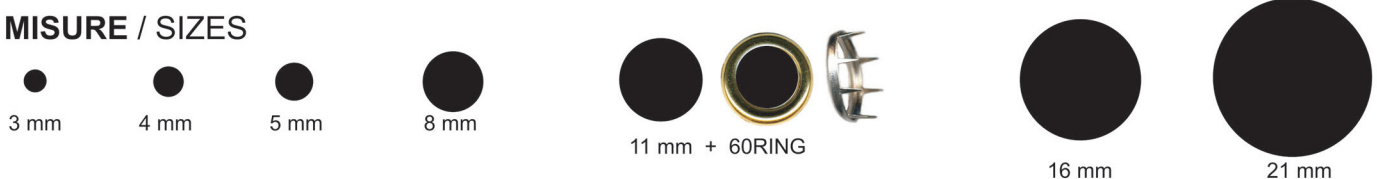

PIETRE CON CASTONE O SENZA

STONES WITH OR WITHOUT LEGS

CABOCHON CON GRIFFE

CABOCHON WITH LEGS

METALLIC COLORS

MATT COLORS

OPALESCENT COLORS

MIRRORS

HOTFIX MIRRORS

MISURE / SIZES

FORME / SHAPES