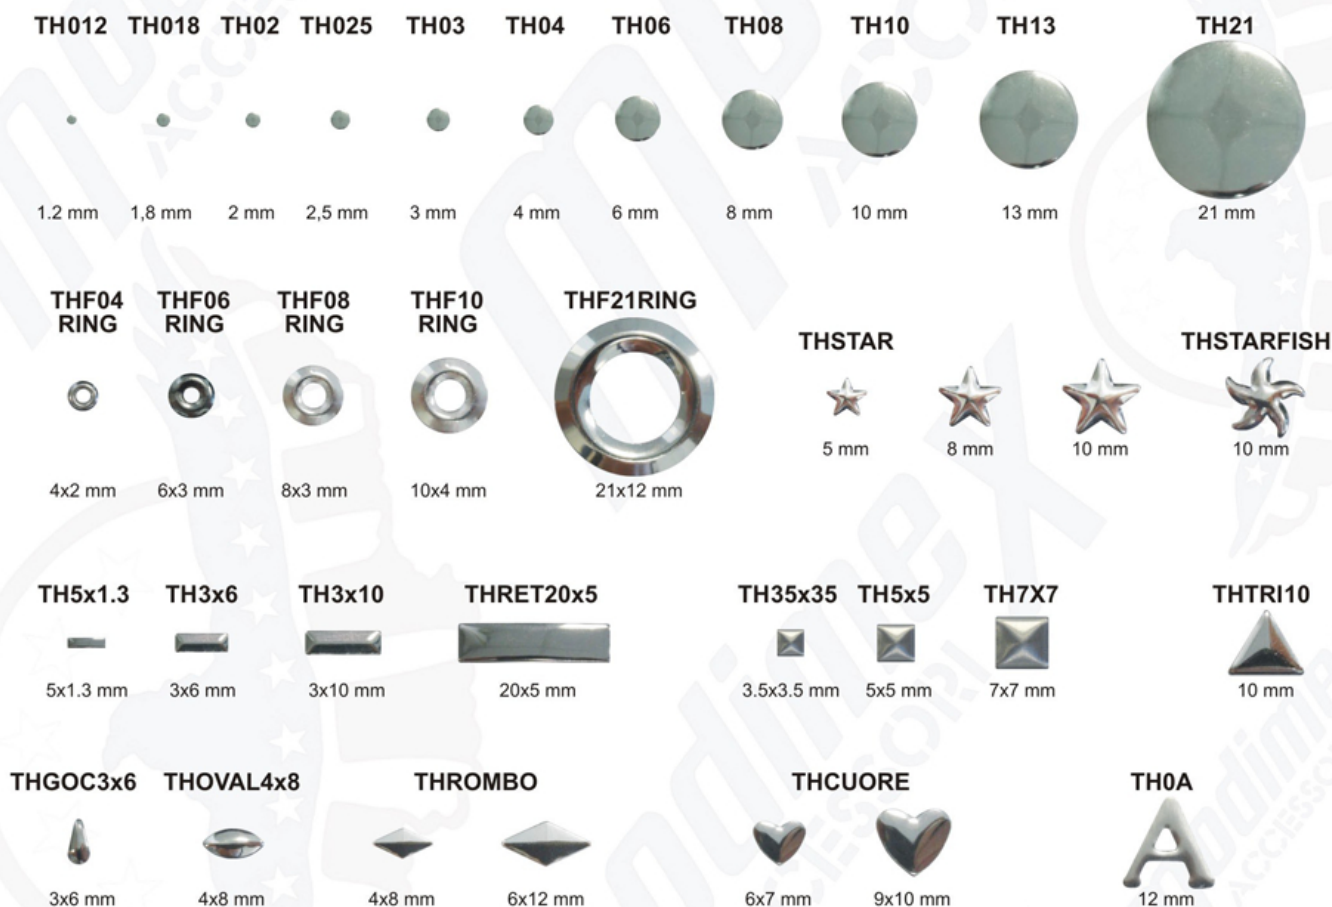

### COLORI / COLOURS

### FORME E MISURE / SHAPES AND SIZES